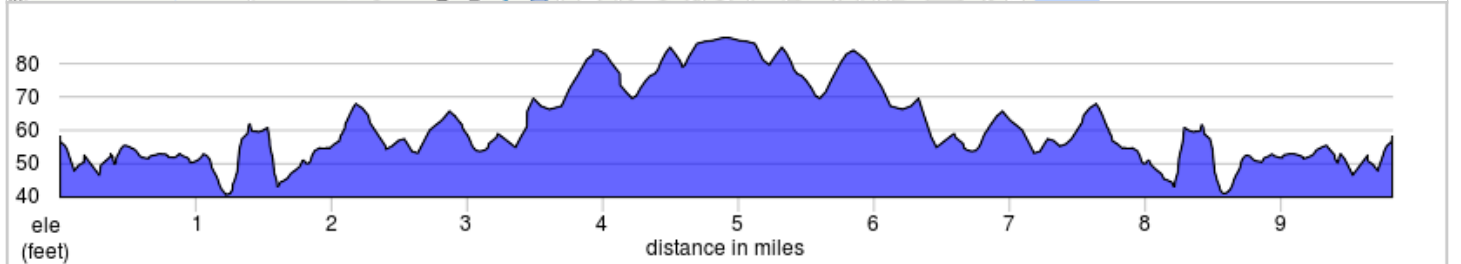

2017 Champions Ride - Trail - 10 miles

A. Mile 3 and 7 - SAG Stop

2017 Champions Ride - Trail - 10 miles

Num	Dist	Prev	Type	Note	Next
1.	0.0	0.0	▶	Start of route	0.2
2.	0.2	0.2	➔	R onto International Pkwy	0.2
3.	0.4	0.2	➔	L	1.1
4.	1.5	1.1	➔	L to stay on Seminole Wekiva Trail	6.8
5.	8.3	6.8	➔	R to stay on Seminole Wekiva Trail	1.1
6.	9.4	1.1	➔	R onto International Pkwy	0.2
7.	9.6	0.2	➔	L onto Aaa Dr	0.2
8.	9.8	0.2	🏁	End of route	0.0

9.8 miles. +224/-224 feet