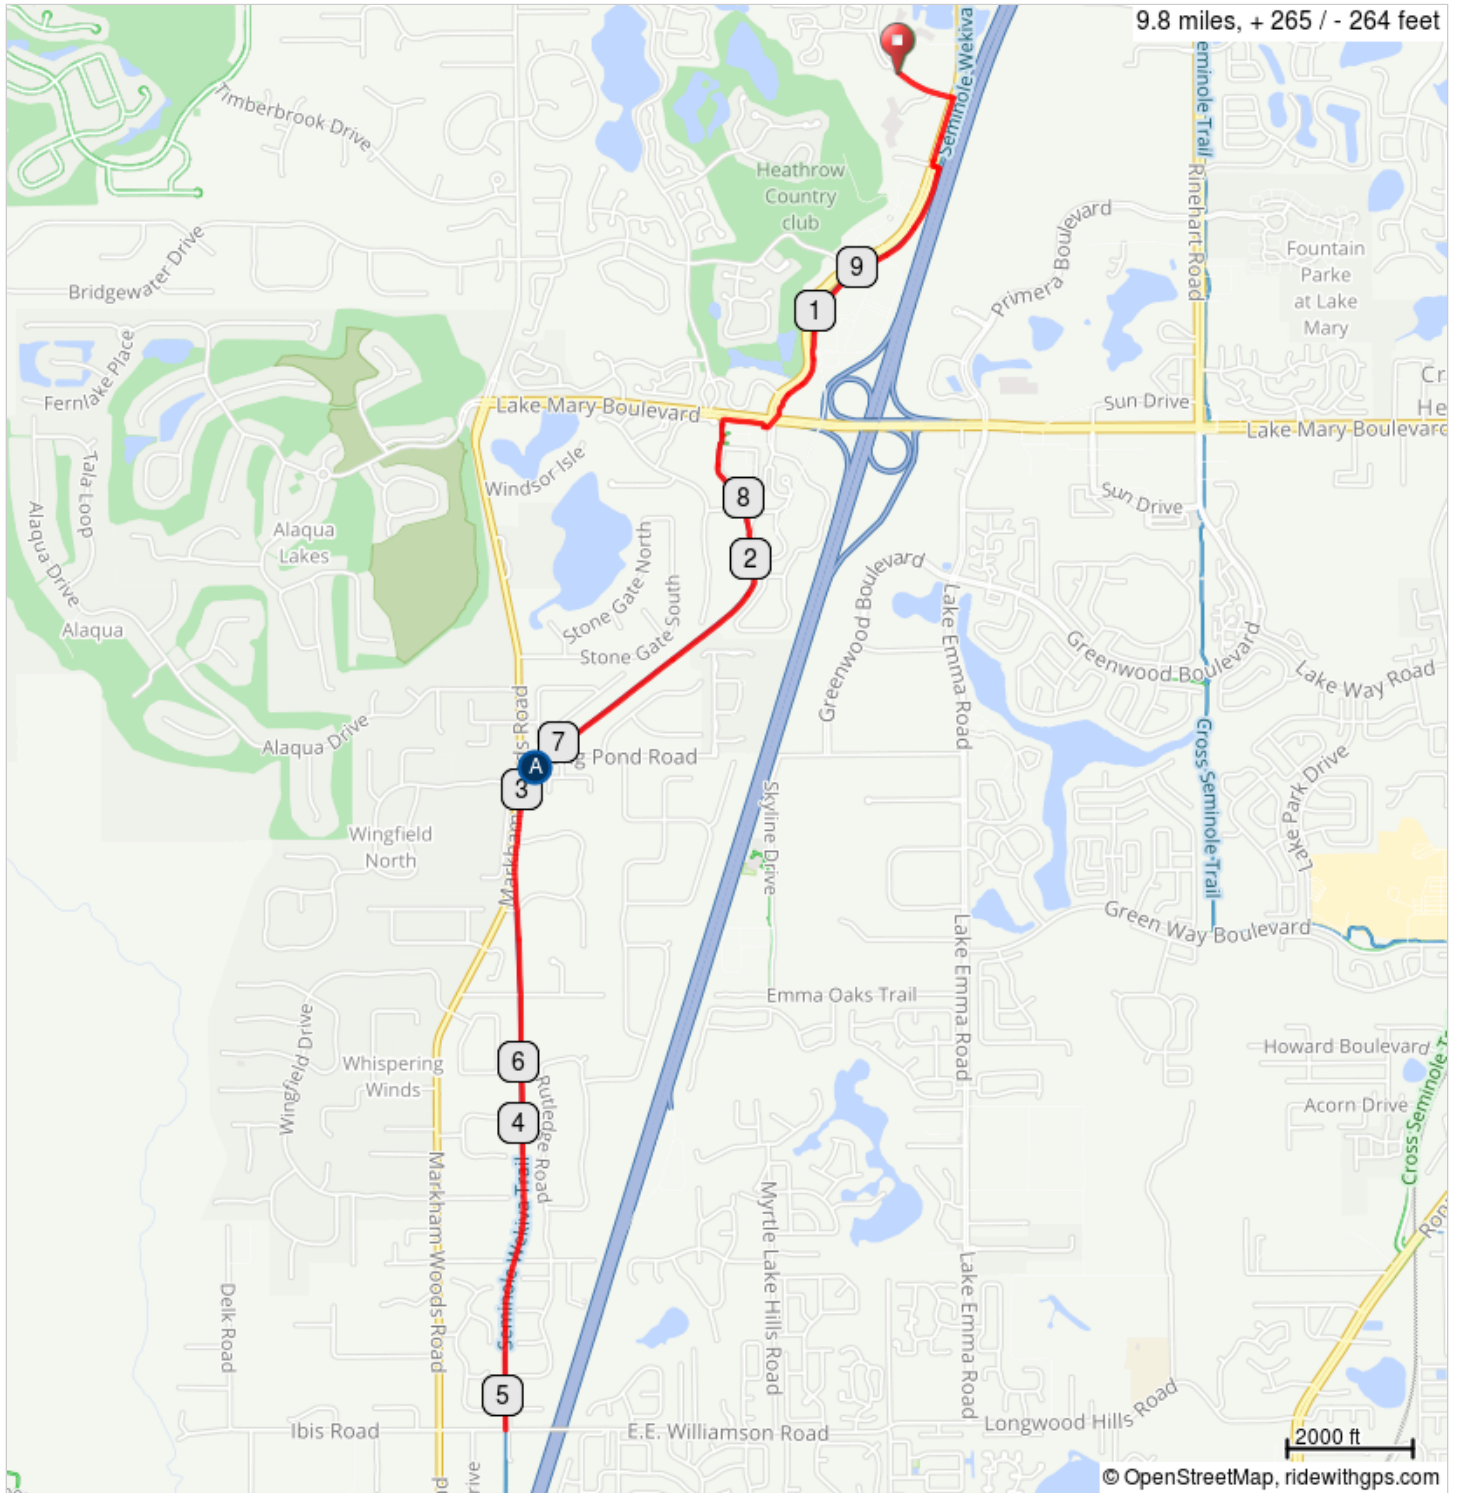

2017 Champions Ride - Trail - 10 miles

A. Mile 3 and 7 - SAG Stop

2017 Champions Ride - Trail - 10 miles

Num	Dist	Prev	Type	Note	Next
1.	0.0	0.0	▶	Start of route	0.2
2.	0.2	0.2	➔	R onto International Pkwy	0.2
3.	0.4	0.2	➔	L	1.1
4.	1.5	1.1	➔	L to stay on Seminole Wekiva Trail	6.8
5.	8.3	6.8	➔	R to stay on Seminole Wekiva Trail	1.1
6.	9.4	1.1	➔	R onto International Pkwy	0.2
7.	9.6	0.2	➔	L onto Aaa Dr	0.2
8.	9.8	0.2	🏁	End of route	0.0

9.8 miles. +224/-224 feet